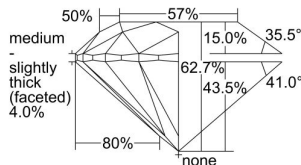

GIA®

FACSIMILE

GIA REPORT 2496733841

Verify this report at GIA.edu

GIA NATURAL DIAMOND DOSSIER®

June 24, 2024
GIA Report Number 2496733841
Shape and Cutting Style ..... Round Brilliant
Measurements ..... 5.27 - 5.31 x 3.32 mm

GRADING RESULTS

Carat Weight ..... 0.57 carat
Color Grade ..... E
Clarity Grade VS2
Cut Grade ..... Excellent

ADDITIONAL GRADING INFORMATION

Polish ..... Excellent
Symmetry ..... Excellent
Fluorescence ..... None
Clarity Characteristics ..... Cloud, Crystal
Inscription(s): GIA 2496733841

PROPORTIONS

Profile to actual proportions

GRADING SCALES

GIA COLOR SCALE

COLORED	D
	E
	F
	G
	H
	I
	J
NEAR COLORLESS	K
	L
	M
	N
	O
	P
	Q
	R
	S
	T
	U
	V
	W
	X
	Y
	Z

GIA CLARITY SCALE

VERY VERY SLIGHTLY INCLUDED	FLAWLESS
	INTERNALLY FLAWLESS
VERY SLIGHTLY INCLUDED	VVS₁
	VVS₂
SLIGHTLY INCLUDED	VS₁
	VS₂
INCLUDED	SI₁
	SI₂
	I₁
	I₂
	I₃

GIA CUT SCALE

EXCELLENT
VERY GOOD
GOOD
FAIR
POOR