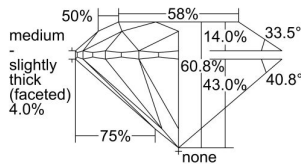

GIA®

FACSIMILE

GIA REPORT 2496735111

Verify this report at GIA.edu

GIA NATURAL DIAMOND DOSSIER®

June 24, 2024
GIA Report Number 2496735111
Shape and Cutting Style ..... Round Brilliant
Measurements ..... 4.72 - 4.75 x 2.88 mm

GRADING RESULTS

Carat Weight ..... 0.40 carat
Color Grade ..... H
Clarity Grade VVS1
Cut Grade ..... Excellent

ADDITIONAL GRADING INFORMATION

Polish ..... Excellent
Symmetry ..... Excellent
Fluorescence ..... Faint
Clarity Characteristics ..... Pinpoint
Inscription(s): GIA 2496735111

PROPORTIONS

Profile to actual proportions

GRADING SCALES

GIA COLOR SCALE	GIA CLARITY SCALE	GIA CUT SCALE
COLOURLESS D	FLAWLESS	EXCELLENT
E	INTERNALLY FLAWLESS	
F	VVS₁	VERY GOOD
G		
H	VVS₂	GOOD
I	VS₁	
J	VS₂	FAIR
K	SI₁	
L	SI₂	POOR
M	I₁	
N	I₂	
O	I₃	
P		
Q		
R		
S		
T		
U		
V		
W		
X		
Y		
Z