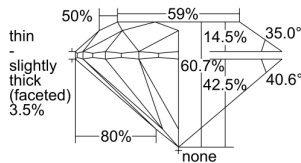

GIA®

FACSIMILE

GIA REPORT 2496737656

Verify this report at GIA.edu

GIA NATURAL DIAMOND DOSSIER®

June 24, 2024
GIA Report Number 2496737656
Shape and Cutting Style ..... Round Brilliant
Measurements ..... 4.27 - 4.32 x 2.61 mm

GRADING RESULTS

Carat Weight ..... 0.30 carat
Color Grade ..... G
Clarity Grade S11
Cut Grade ..... Excellent

ADDITIONAL GRADING INFORMATION

Polish ..... Excellent
Symmetry ..... Very Good
Fluorescence ..... None
Clarity Characteristics ..... Feather, Crystal, Cloud
Inscription(s): GIA 2496737656

PROPORTIONS

Profile to actual proportions