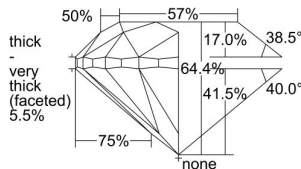

GIA®

FACSIMILE

GIA REPORT 2496737799

Verify this report at GIA.edu

GIA NATURAL DIAMOND DOSSIER®

June 24, 2024
GIA Report Number 2496737799
Shape and Cutting Style ..... Round Brilliant
Measurements ..... 4.10 - 4.16 x 2.66 mm

GRADING RESULTS

Carat Weight ..... 0.30 carat
Color Grade ..... D
Clarity Grade S11
Cut Grade ..... Good

ADDITIONAL GRADING INFORMATION

Polish ..... Excellent
Symmetry ..... Very Good
Fluorescence ..... None
Clarity Characteristics ..... Cloud, Crystal
Inscription(s): GIA 2496737799

PROPORTIONS

Profile to actual proportions

GRADING SCALES

GIA COLOR SCALE

COLORESS	D
	E
	F
	G
	H
	I
	J
NEAR COLORESS	K
	L
Faint	M
	N
	O
	P
Very Light	Q
	R
	S
	T
	U
	V
Light	W
	X
	Y
	Z

GIA CLARITY SCALE

VERY VERY SLIGHTLY INCLUDED	FLAWLESS
	INTERNALLY FLAWLESS
VERY SLIGHTLY INCLUDED	VVS₁
	VVS₂
SLIGHTLY INCLUDED	VS₁
	VS₂
INCLUDED	S1₁
	S1₂
	I₁
	I₂
	I₃

GIA CUT SCALE

EXCELLENT
VERY GOOD
GOOD
FAIR
POOR