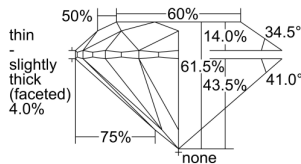

GIA®

FACSIMILE

GIA REPORT 2496737907

Verify this report at GIA.edu

GIA NATURAL DIAMOND DOSSIER®

June 24, 2024
GIA Report Number 2496737907
Shape and Cutting Style ..... Round Brilliant
Measurements ..... 4.28 - 4.30 x 2.64 mm

GRADING RESULTS

Carat Weight ..... 0.30 carat
Color Grade ..... E
Clarity Grade S11
Cut Grade ..... Excellent

ADDITIONAL GRADING INFORMATION

Polish ..... Excellent
Symmetry ..... Excellent
Fluorescence ..... None
Clarity Characteristics ..... Feather, Cloud, Cavity
Inspection(s): GIA 2496737907

PROPORTIONS

Profile to actual proportions

GRADING SCALES

GIA COLOR SCALE	GIA CLARITY SCALE	GIA CUT SCALE	
D	FLAWLESS	EXCELLENT	
E	INTERNALLY FLAWLESS		
F		VVS₁	VERY GOOD
G	VVS₂		
H	VS₁	GOOD	
I	VS₂		
J	S1₁	FAIR	
K	S1₂		
L	I₁	POOR	
M	I₂		
N	I₃		
O			
P			
Q			
R			
S			
T			
U			
V			
W			
X			
Y			
Z