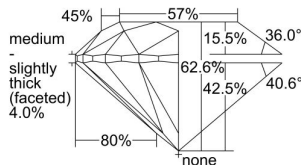

GIA®

FACSIMILE

GIA REPORT 2496738066

Verify this report at GIA.edu

GIA NATURAL DIAMOND DOSSIER®

June 24, 2024
GIA Report Number 2496738066
Shape and Cutting Style ..... Round Brilliant
Measurements ..... 5.88 - 5.92 x 3.69 mm

GRADING RESULTS

Carat Weight ..... 0.80 carat
Color Grade ..... G
Clarity Grade VS2
Cut Grade ..... Excellent

ADDITIONAL GRADING INFORMATION

Polish ..... Excellent
Symmetry ..... Excellent
Fluorescence ..... Faint
Clarity Characteristics..... Crystal, Cloud, Needle
Inscription(s): GIA 2496738066

PROPORTIONS

Profile to actual proportions