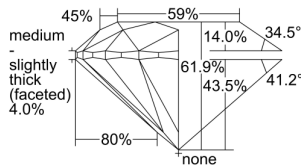

GIA®

FACSIMILE

GIA REPORT 2496742276

Verify this report at GIA.edu

GIA NATURAL DIAMOND DOSSIER®

June 24, 2024
GIA Report Number **2496742276**
Shape and Cutting Style ..... **Round Brilliant**
Measurements ..... **4.08 - 4.11 x 2.53 mm**

GRADING RESULTS

Carat Weight ..... **0.26 carat**
Color Grade ..... **G**
Clarity Grade **S11**
Cut Grade ..... **Excellent**

ADDITIONAL GRADING INFORMATION

Polish ..... **Excellent**
Symmetry ..... **Excellent**
Fluorescence ..... **Faint**
Clarity Characteristics ..... **Feather**
Inscription(s): **GIA 2496742276**

PROPORTIONS

Profile to actual proportions

GRADING SCALES

GIA COLOR SCALE	GIA CLARITY SCALE	GIA CUT SCALE	
D	FLAWLESS	EXCELLENT	
E	INTERNALLY FLAWLESS		
F		VVS₁	VERY GOOD
G	VVS₂		
H	VS₁	GOOD	
I	VS₂		
J	S1₁	FAIR	
K	S1₂		
L	I₁	POOR	
M	I₂		
N	I₃		
O			
P			
Q			
R			
S			
T			
U			
V			
W			
X			
Y			
Z