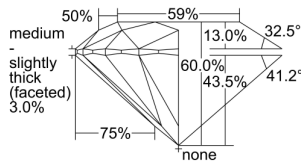

GIA®

FACSIMILE

GIA REPORT 2496742787

Verify this report at GIA.edu

GIA NATURAL DIAMOND DOSSIER®

June 25, 2024
GIA Report Number **2496742787**
Shape and Cutting Style ..... **Round Brilliant**
Measurements ..... **5.04 - 5.06 x 3.03 mm**

GRADING RESULTS

Carat Weight ..... **0.46 carat**
Color Grade ..... **D**
Clarity Grade **VS1**
Cut Grade ..... **Excellent**

ADDITIONAL GRADING INFORMATION

Polish ..... **Excellent**
Symmetry ..... **Excellent**
Fluorescence ..... **None**
Clarity Characteristics..... **Crystal, Feather, Cavity, Pinpoint**
Inscription(s): **GIA 2496742787**

PROPORTIONS

Profile to actual proportions

GRADING SCALES

GIA COLOR SCALE	GIA CLARITY SCALE	GIA CUT SCALE
D	FLAWLESS	EXCELLENT
E	FLAWLESS	
F	INTERNALLY FLAWLESS	VERY GOOD
G	FLAWLESS	
H	VVS₁	GOOD
I	VVS₂	
J	VS₁	FAIR
K	VS₂	
L	SI₁	POOR
M	SI₂	
N	I₁	
O	I₂	
P	I₃	
Q		
R		
S		
T		
U		
V		
W		
X		
Y		
Z