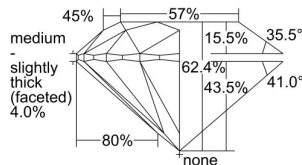

GIA®

FACSIMILE

GIA REPORT

2496744873

Verify this report at GIA.edu

GIA NATURAL DIAMOND DOSSIER®

June 24, 2024
GIA Report Number **2496744873**
Shape and Cutting Style ..... **Round Brilliant**
Measurements ..... **3.93 - 3.96 x 2.46 mm**

GRADING RESULTS

Carat Weight ..... **0.23 carat**
Color Grade ..... **D**
Clarity Grade **VS2**
Cut Grade ..... **Excellent**

ADDITIONAL GRADING INFORMATION

Polish ..... **Excellent**
Symmetry ..... **Excellent**
Fluorescence ..... **None**
Clarity Characteristics ..... **Crystal, Cloud**
Inscription(s): **GIA 2496744873**

PROPORTIONS

GRADING SCALES

GIA COLOR SCALE

COLORESS	D
	E
	F
	G
	H
	I
	J
NEAR COLORESS	K
	L
Faint	M
	N
	O
	P
	Q
	R
	S
	T
	U
	V
	W
	X
	Y
Light	Z

GIA CLARITY SCALE

VERY VERY SLIGHTLY INCLUDED	FLAWLESS
	INTERNALLY FLAWLESS
VERY SLIGHTLY INCLUDED	VVS₁
	VVS₂
SLIGHTLY INCLUDED	VS₁
	VS₂
INCLUDED	SI₁
	SI₂
	I₁
	I₂
	I₃

GIA CUT SCALE

EXCELLENT
VERY GOOD
GOOD
FAIR
POOR