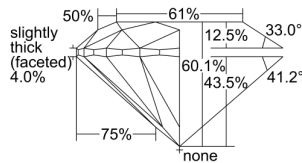

GIA®

FACSIMILE

GIA REPORT 2496747517

Verify this report at GIA.edu

GIA NATURAL DIAMOND DOSSIER®

June 27, 2024
GIA Report Number **2496747517**
Shape and Cutting Style ..... **Round Brilliant**
Measurements ..... **5.69 - 5.73 x 3.43 mm**

GRADING RESULTS

Carat Weight ..... **0.70 carat**
Color Grade ..... **F**
Clarity Grade **VVS1**
Cut Grade ..... **Excellent**

ADDITIONAL GRADING INFORMATION

Polish ..... **Excellent**
Symmetry ..... **Excellent**
Fluorescence ..... **Strong Blue**
Clarity Characteristics..... **Pinpoint, Internal Graining**
Inscription(s): **GIA 2496747517**

PROPORTIONS

GRADING SCALES

GIA COLOR SCALE	GIA CLARITY SCALE	GIA CUT SCALE	
D	FLAWLESS	EXCELLENT	
E	INTERNALLY FLAWLESS		
F		VVS₁	VERY GOOD
G	VVS₂		
H	VS₁	GOOD	
I	VS₂		
J	SI₁	FAIR	
K	SI₂		
L	I₁	POOR	
M			
N			
O	I₂		
P			
Q	I₃		
R			
S			
T			
U			
V			
W			
X			
Y			
Z