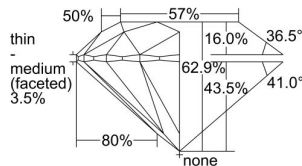

GIA®

FACSIMILE

GIA REPORT 2496755818

Verify this report at GIA.edu

GIA NATURAL DIAMOND DOSSIER®

June 27, 2024
GIA Report Number 2496755818
Shape and Cutting Style ..... Round Brilliant
Measurements ..... 5.08 - 5.11 x 3.20 mm

GRADING RESULTS

Carat Weight ..... 0.51 carat
Color Grade ..... F
Clarity Grade S11
Cut Grade ..... Excellent

ADDITIONAL GRADING INFORMATION

Polish ..... Excellent
Symmetry ..... Excellent
Fluorescence ..... None
Clarity Characteristics ..... Cloud
Inscription(s): GIA 2496755818

PROPORTIONS

Profile to actual proportions

GRADING SCALES

GIA
COLOR
SCALE

COLOURESS	D
	E
	F
	G
	H
	I
	J
NEAR COLOURESS	K
	L
FAIN	M
	N
	O
	P
VERY LIGHT	Q
	R
	S
	T
	U
	V
	W
	X
	Y
LIGHT	Z

GIA
CLARITY
SCALE

VERY VERY SLIGHTLY INCLUDED	FLAWLESS
	INTERNALLY FLAWLESS
VERY SLIGHTLY INCLUDED	VVS₁
	VVS₂
SLIGHTLY INCLUDED	VS₁
	VS₂
INCLUDED	S1₁
	S1₂
	I₁
	I₂
	I₃

GIA
CUT
SCALE

EXCELLENT
VERY GOOD
GOOD
FAIR
POOR