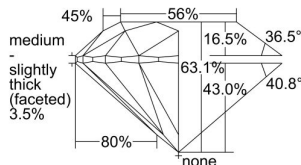

GIA®

FACSIMILE

GIA REPORT 2496756838

Verify this report at GIA.edu

GIA NATURAL DIAMOND DOSSIER®

June 25, 2024
GIA Report Number 2496756838
Shape and Cutting Style ..... Round Brilliant
Measurements ..... 4.70 - 4.74 x 2.98 mm

GRADING RESULTS

Carat Weight ..... 0.41 carat
Color Grade ..... E
Clarity Grade S11
Cut Grade ..... Excellent

ADDITIONAL GRADING INFORMATION

Polish ..... Excellent
Symmetry ..... Excellent
Fluorescence ..... None
Clarity Characteristics ..... Crystal, Cloud
Inscription(s): GIA 2496756838

PROPORTIONS

Profile to actual proportions