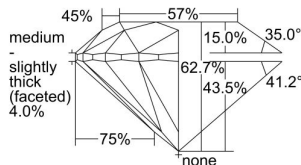

GIA®

FACSIMILE

GIA REPORT 2496757567

Verify this report at GIA.edu

GIA NATURAL DIAMOND DOSSIER®

June 26, 2024
GIA Report Number 2496757567
Shape and Cutting Style ..... Round Brilliant
Measurements ..... 5.36 - 5.39 x 3.37 mm

GRADING RESULTS

Carat Weight ..... 0.60 carat
Color Grade I
Clarity Grade S11
Cut Grade ..... Excellent

ADDITIONAL GRADING INFORMATION

Polish ..... Excellent
Symmetry ..... Excellent
Fluorescence ..... None
Clarity Characteristics..... Crystal, Cloud, Feather
Inscription(s): GIA 2496757567

PROPORTIONS

Profile to actual proportions

GRADING SCALES

GIA COLOR SCALE	GIA CLARITY SCALE	GIA CUT SCALE	
D	FLAWLESS	EXCELLENT	
E	INTERNALLY FLAWLESS		
F		VVS₁	VERY GOOD
G	VVS₂		
H	VS₁	GOOD	
I	VS₂		
J	S1₁	FAIR	
K	S1₂		
L	I₁	POOR	
M	I₂		
N	I₃		
O			
P			
Q			
R			
S			
T			
U			
V			
W			
X			
Y			
Z