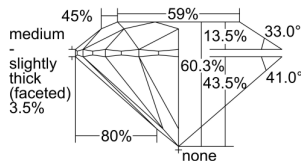

GIA®

FACSIMILE

GIA REPORT 2496764047

Verify this report at GIA.edu

GIA NATURAL DIAMOND DOSSIER®

June 26, 2024
GIA Report Number **2496764047**
Shape and Cutting Style ..... **Round Brilliant**
Measurements ..... **4.40 - 4.42 x 2.66 mm**

GRADING RESULTS

Carat Weight ..... **0.31 carat**
Color Grade ..... **I**
Clarity Grade **VVS1**
Cut Grade ..... **Excellent**

ADDITIONAL GRADING INFORMATION

Polish ..... **Excellent**
Symmetry ..... **Excellent**
Fluorescence ..... **Faint**
Clarity Characteristics ..... **Pinpoint**
Inscription(s): **GIA 2496764047**

PROPORTIONS

Profile to actual proportions

GRADING SCALES

GIA COLOR SCALE	GIA CLARITY SCALE	GIA CUT SCALE
D	FLAWLESS	EXCELLENT
E	INTERNALLY FLAWLESS	
F	VVS₁	VERY GOOD
G		
H	VS₁	GOOD
I		
J	SI₁	FAIR
K		
L	I₁	POOR
M		
N	I₂	
O		
P	I₃	
Q		
R		
S		
T		
U		
V		
W		
X		
Y		
Z