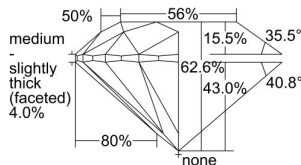

GIA®

FACSIMILE

GIA REPORT 2496766521

Verify this report at GIA.edu

GIA NATURAL DIAMOND DOSSIER®

June 27, 2024
GIA Report Number 2496766521
Shape and Cutting Style ..... Round Brilliant
Measurements ..... 6.19 - 6.23 x 3.89 mm

GRADING RESULTS

Carat Weight ..... 0.93 carat
Color Grade ..... H
Clarity Grade VS1
Cut Grade ..... Excellent

ADDITIONAL GRADING INFORMATION

Polish ..... Excellent
Symmetry ..... Excellent
Fluorescence ..... None
Clarity Characteristics..... Crystal, Cloud, Pinpoint, Needle
Inscription(s): GIA 2496766521

PROPORTIONS

Profile to actual proportions

GRADING SCALES

GIA COLOR SCALE	GIA CLARITY SCALE	GIA CUT SCALE	
D	FLAWLESS	EXCELLENT	
E	INTERNALLY FLAWLESS		
F		VVS₁	VERY GOOD
G	VVS₂		
H	VS₁	GOOD	
I	VS₂		
J	SI₁	FAIR	
K	SI₂		
L	I₁	POOR	
M	I₂		
N	I₃		
O			
P			
Q			
R			
S			
T			
U			
V			
W			
X			
Y			
Z