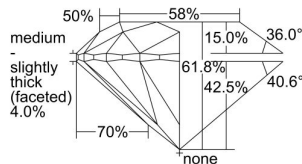

GIA®

FACSIMILE

GIA REPORT

2496766893

Verify this report at GIA.edu

GIA NATURAL DIAMOND DOSSIER®

June 28, 2024
GIA Report Number **2496766893**
Shape and Cutting Style ..... **Round Brilliant**
Measurements ..... **5.60 - 5.67 x 3.48 mm**

GRADING RESULTS

Carat Weight ..... **0.70 carat**
Color Grade ..... **D**
Clarity Grade **S12**
Cut Grade ..... **Excellent**

ADDITIONAL GRADING INFORMATION

Polish ..... **Excellent**
Symmetry ..... **Very Good**
Fluorescence ..... **Medium Blue**
Clarity Characteristics ..... **Crystal**
Inscription(s): **GIA 2496766893**

PROPORTIONS

Profile to actual proportions

GRADING SCALES

GIA COLOR SCALE	GIA CLARITY SCALE	GIA CUT SCALE	
D	FLAWLESS	EXCELLENT	
E	INTERNALLY FLAWLESS		
F		VVS₁	VERY GOOD
G	VVS₂		
H	VS₁	GOOD	
I	VS₂		
J	S1₁	FAIR	
K	S1₂		
L	I₁	POOR	
M	I₂		
N	I₃		
O			
P			
Q			
R			
S			
T			
U			
V			
W			
X			
Y			
Z