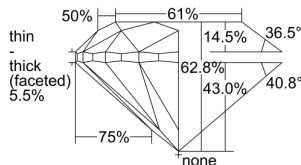

GIA®

FACSIMILE

GIA REPORT 2496769344

Verify this report at GIA.edu

GIA NATURAL DIAMOND DOSSIER®

June 26, 2024
GIA Report Number 2496769344
Shape and Cutting Style ..... Round Brilliant
Measurements ..... 4.18 - 4.22 x 2.64 mm

GRADING RESULTS

Carat Weight ..... 0.30 carat
Color Grade ..... F
Clarity Grade S11
Cut Grade ..... Very Good

ADDITIONAL GRADING INFORMATION

Polish ..... Excellent
Symmetry ..... Very Good
Fluorescence ..... None
Clarity Characteristics ..... Crystal
Inscription(s): GIA 2496769344

PROPORTIONS

Profile to actual proportions

GRADING SCALES

GIA COLOR SCALE

COLORED	D
	E
	F
	G
	H
	I
	J
NEAR COLORLESS	K
	L
	M
Faint	N
	O
	P
	Q
	R
	S
	T
	U
	V
	W
	X
	Y
Light	Z

GIA CLARITY SCALE

FLAWLESS	VERY VERY SLIGHTLY INCLUDED	VVS₁	VVS₂	VS₁	VS₂	S1₁	S1₂	I₁	I₂	I₃	
											INTERNALLY FLAWLESS

GIA CUT SCALE

EXCELLENT
VERY GOOD
GOOD
FAIR
POOR