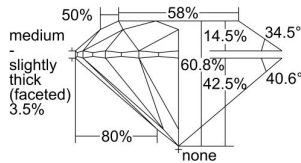

GIA®

FACSIMILE

GIA REPORT 2496769460

Verify this report at GIA.edu

GIA NATURAL DIAMOND DOSSIER®

June 27, 2024
GIA Report Number 2496769460
Shape and Cutting Style ..... Round Brilliant
Measurements ..... 4.50 - 4.52 x 2.74 mm

GRADING RESULTS

Carat Weight ..... 0.34 carat
Color Grade ..... E
Clarity Grade VS1
Cut Grade ..... Excellent

ADDITIONAL GRADING INFORMATION

Polish ..... Excellent
Symmetry ..... Excellent
Fluorescence ..... None
Clarity Characteristics ..... Cloud
Inscription(s): GIA 2496769460

PROPORTIONS

Profile to actual proportions

GRADING SCALES

GIA COLOR SCALE	GIA CLARITY SCALE	GIA CUT SCALE	
D	FLAWLESS	EXCELLENT	
E	INTERNALLY FLAWLESS		
F		VVS₁	VERY GOOD
G	VVS₂		
H	VS₁	GOOD	
I	VS₂		
J	SI₁	FAIR	
K	SI₂		
L	I₁	POOR	
M	I₂		
N	I₃		
O			
P			
Q			
R			
S			
T			
U			
V			
W			
X			
Y			
Z