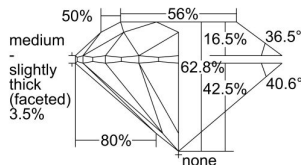

GIA®

FACSIMILE

GIA REPORT 2496778239

Verify this report at GIA.edu

GIA NATURAL DIAMOND DOSSIER®

June 28, 2024
GIA Report Number 2496778239
Shape and Cutting Style ..... Round Brilliant
Measurements ..... 5.87 - 5.92 x 3.70 mm

GRADING RESULTS

Carat Weight ..... 0.80 carat
Color Grade I
Clarity Grade VS1
Cut Grade ..... Excellent

ADDITIONAL GRADING INFORMATION

Polish ..... Excellent
Symmetry ..... Excellent
Fluorescence ..... None
Clarity Characteristics ..... Crystal, Pinpoint
Inscription(s): GIA 2496778239

PROPORTIONS

Profile to actual proportions