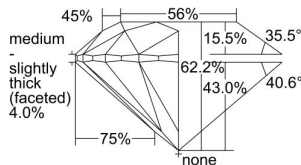

GIA®

FACSIMILE

GIA REPORT 2496779514

Verify this report at GIA.edu

GIA NATURAL DIAMOND DOSSIER®

June 28, 2024
GIA Report Number 2496779514
Shape and Cutting Style ..... Round Brilliant
Measurements ..... 5.67 - 5.69 x 3.53 mm

GRADING RESULTS

Carat Weight ..... 0.70 carat
Color Grade ..... J
Clarity Grade VS1
Cut Grade ..... Excellent

ADDITIONAL GRADING INFORMATION

Polish ..... Excellent
Symmetry ..... Excellent
Fluorescence ..... None
Clarity Characteristics ..... Cloud
Inscription(s): GIA 2496779514

PROPORTIONS

Profile to actual proportions

GRADING SCALES

GIA COLOR SCALE	GIA CLARITY SCALE	GIA CUT SCALE	
D	FLAWLESS	EXCELLENT	
E	INTERNALLY FLAWLESS		
F		VVS₁	VERY GOOD
G	VVS₂		
H	VS₁	GOOD	
I	VS₂		
J	SI₁	FAIR	
K	SI₂		
L	I₁	POOR	
M	I₂		
N	I₃		
O			
P			
Q			
R			
S			
T			
U			
V			
W			
X			
Y			
Z