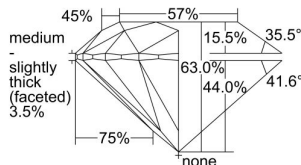

GIA®

FACSIMILE

GIA REPORT 2496780750

Verify this report at GIA.edu

GIA NATURAL DIAMOND DOSSIER®

July 02, 2024
GIA Report Number 2496780750
Shape and Cutting Style ..... Round Brilliant
Measurements ..... 5.46 - 5.48 x 3.44 mm

GRADING RESULTS

Carat Weight ..... 0.63 carat
Color Grade ..... G
Clarity Grade VS1
Cut Grade ..... Excellent

ADDITIONAL GRADING INFORMATION

Polish ..... Excellent
Symmetry ..... Excellent
Fluorescence ..... Strong Blue
Clarity Characteristics..... Crystal, Internal Graining
Inscription(s): GIA 2496780750

PROPORTIONS

Profile to actual proportions

GRADING SCALES

GIA COLOR SCALE	GIA CLARITY SCALE	GIA CUT SCALE
COLOURLESS D	FLAWLESS	EXCELLENT
E	INTERNALLY FLAWLESS	
F	VVS₁	VERY GOOD
G		
H	VVS₂	GOOD
I	VS₁	
J	VS₂	FAIR
K	SI₁	
L	SI₂	POOR
M	I₁	
N	I₂	
O	I₃	
P		
Q		
R		
S		
T		
U		
V		
W		
X		
Y		
Z