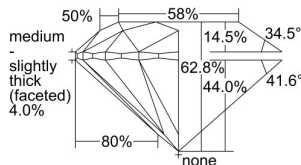

GIA®

FACSIMILE

GIA REPORT 2496784740

Verify this report at GIA.edu

GIA NATURAL DIAMOND DOSSIER®

June 28, 2024
GIA Report Number **2496784740**
Shape and Cutting Style ..... **Round Brilliant**
Measurements ..... **5.45 - 5.49 x 3.44 mm**

GRADING RESULTS

Carat Weight ..... **0.63 carat**
Color Grade ..... **E**
Clarity Grade ..... **Internally Flawless**
Cut Grade ..... **Excellent**

ADDITIONAL GRADING INFORMATION

Polish ..... **Excellent**
Symmetry ..... **Excellent**
Fluorescence ..... **None**
Clarity Characteristics... **Surface Graining, Minor Details of Polish**
Inspection(s): **GIA 2496784740**

PROPORTIONS

Profile to actual proportions

GRADING SCALES

GIA COLOR SCALE

COLORESS	D
	E
	F
	G
	H
	I
	J
NEAR COLORESS	K
	L
FAIN	M
	N
	O
	P
	Q
VERY LIGHT	R
	S
	T
	U
	V
	W
	X
	Y
LIGHT	Z

GIA CLARITY SCALE

VERY VERY SLIGHTLY INCLUDED	FLAWLESS
	INTERNALLY FLAWLESS
VERY SLIGHTLY INCLUDED	VVS₁
	VVS₂
SLIGHTLY INCLUDED	VS₁
	VS₂
INCLUDED	SI₁
	SI₂
	I₁
	I₂
	I₃

GIA CUT SCALE

EXCELLENT
VERY GOOD
GOOD
FAIR
POOR