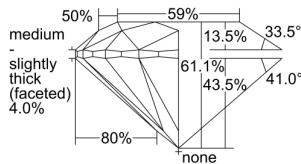

GIA®

FACSIMILE

GIA REPORT 2496785156

Verify this report at GIA.edu

GIA NATURAL DIAMOND DOSSIER®

June 28, 2024
GIA Report Number 2496785156
Shape and Cutting Style ..... Round Brilliant
Measurements ..... 5.21 - 5.23 x 3.19 mm

GRADING RESULTS

Carat Weight ..... 0.53 carat
Color Grade ..... F
Clarity Grade S11
Cut Grade ..... Excellent

ADDITIONAL GRADING INFORMATION

Polish ..... Excellent
Symmetry ..... Excellent
Fluorescence ..... None
Clarity Characteristics ..... Cloud, Crystal
Inscription(s): GIA 2496785156

PROPORTIONS

Profile to actual proportions

GRADING SCALES

GIA COLOR SCALE

COLORESS	D
	E
	F
	G
	H
	I
	J
NEAR COLORESS	K
	L
FANIT	M
	N
	O
	P
	Q
VERY LIGHT	R
	S
	T
	U
	V
	W
	X
	Y
LIGHT	Z

GIA CLARITY SCALE

FLAWLESS	VERY VERY SLIGHTLY INCLUDED	VVS₁	VVS₂	VS₁	VS₂	SI₁	SI₂	I₁	I₂	I₃	
											INTERNAL FLAWLESS

GIA CUT SCALE

EXCELLENT
VERY GOOD
GOOD
FAIR
POOR