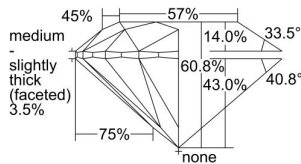

GIA®

FACSIMILE

GIA REPORT 2496785471

Verify this report at GIA.edu

GIA NATURAL DIAMOND DOSSIER®

July 01, 2024
GIA Report Number 2496785471
Shape and Cutting Style ..... Round Brilliant
Measurements ..... 4.78 - 4.80 x 2.91 mm

GRADING RESULTS

Carat Weight ..... 0.41 carat
Color Grade I
Clarity Grade S11
Cut Grade ..... Excellent

ADDITIONAL GRADING INFORMATION

Polish ..... Excellent
Symmetry ..... Excellent
Fluorescence ..... None
Clarity Characteristics ..... Crystal, Cloud
Inscription(s): GIA 2496785471

PROPORTIONS

Profile to actual proportions

GRADING SCALES

GIA COLOR SCALE	GIA CLARITY SCALE	GIA CUT SCALE	
D	FLAWLESS	EXCELLENT	
E	INTERNALLY FLAWLESS		
F		VVS₁	VERY GOOD
G	VVS₂		
H	VS₁	GOOD	
I	VS₂		
J	S1₁	FAIR	
K	S1₂		
L	I₁	POOR	
M	I₂		
N	I₃		
O			
P			
Q			
R			
S			
T			
U			
V			
W			
X			
Y			
Z