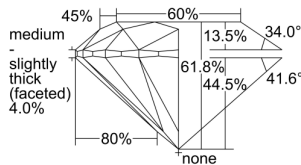

GIA®

FACSIMILE

GIA REPORT

2496786743

Verify this report at GIA.edu

GIA NATURAL DIAMOND DOSSIER®

June 28, 2024
GIA Report Number 2496786743
Shape and Cutting Style ..... Round Brilliant
Measurements ..... 4.44 - 4.47 x 2.75 mm

GRADING RESULTS

Carat Weight ..... 0.33 carat
Color Grade ..... D
Clarity Grade VVS2
Cut Grade ..... Excellent

ADDITIONAL GRADING INFORMATION

Polish ..... Excellent
Symmetry ..... Excellent
Fluorescence ..... None
Clarity Characteristics..... Pinpoint, Cloud, Surface Graining
Inscription(s): GIA 2496786743

PROPORTIONS

Profile to actual proportions

GRADING SCALES

GIA COLOR SCALE

COLORLESS	D
	E
	F
	G
	H
	I
	J
NEAR COLORLESS	K
	L
FAIN	M
	N
	O
	P
	Q
VERY LIGHT	R
	S
	T
	U
	V
	W
	X
	Y
LIGHT	Z

GIA CLARITY SCALE

FLAWLESS	VERY VERY SLIGHTLY INCLUDED	VVS₁	VERY SLIGHTLY INCLUDED	SI₁	SLIGHTLY INCLUDED	I₁	
							FLAWLESS
INTERNALLY FLAWLESS	VERY SLIGHTLY INCLUDED	VVS₂	VERY SLIGHTLY INCLUDED	SI₂	SLIGHTLY INCLUDED	I₂	
		VS₁				I₃	
		VS₂					

GIA CUT SCALE

EXCELLENT
VERY GOOD
GOOD
FAIR
POOR