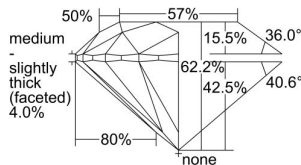

GIA®

FACSIMILE

GIA REPORT 2496787551

Verify this report at GIA.edu

GIA NATURAL DIAMOND DOSSIER®

June 28, 2024
GIA Report Number 2496787551
Shape and Cutting Style ..... Round Brilliant
Measurements ..... 4.31 - 4.33 x 2.69 mm

GRADING RESULTS

Carat Weight ..... 0.31 carat
Color Grade ..... K
Clarity Grade VS2
Cut Grade ..... Excellent

ADDITIONAL GRADING INFORMATION

Polish ..... Excellent
Symmetry ..... Excellent
Fluorescence ..... Faint
Clarity Characteristics ..... Crystal, Cloud
Inscription(s): GIA 2496787551

PROPORTIONS

Profile to actual proportions

GRADING SCALES

GIA COLOR SCALE	GIA CLARITY SCALE	GIA CUT SCALE	
D	FLAWLESS	EXCELLENT	
E	INTERNALLY FLAWLESS		
F		VVS₁	VERY GOOD
G	VVS₂		
H	VS₁	GOOD	
I	VS₂		
J	SI₁	FAIR	
K	SI₂		
L	I₁	POOR	
M	I₂		
N	I₃		
O			
P			
Q			
R			
S			
T			
U			
V			
W			
X			
Y			
Z