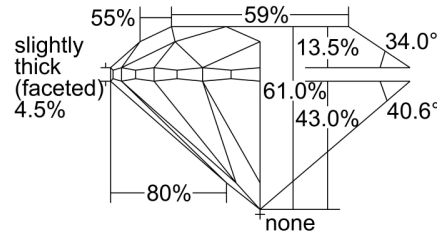

GIA NATURAL DIAMOND GRADING REPORT

June 28, 2024  
 GIA Report Number ..... 2496792280  
 Shape and Cutting Style ..... Round Brilliant  
 Measurements ..... 6.37 - 6.40 x 3.89 mm

GRADING RESULTS

Carat Weight ..... 1.00 carat  
 Color Grade ..... H  
 Clarity Grade ..... SI1  
 Cut Grade ..... Excellent

Profile to actual proportions

CLARITY CHARACTERISTICS

KEY TO SYMBOLS\*

- Crystal
- ~ Feather
- ∧ Indented Natural
- ∖ Needle

\* Red symbols denote internal characteristics (inclusions). Green or black symbols denote external characteristics (blemishes). Diagram is an approximate representation of the diamond, and symbols shown indicate type, position, and approximate size of clarity characteristics. All clarity characteristics may not be shown. Details of finish are not shown.