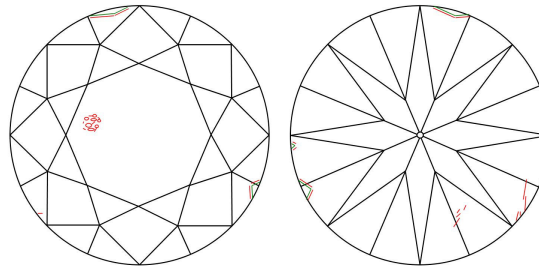

GIA NATURAL DIAMOND GRADING REPORT

June 28, 2024  
 GIA Report Number ..... 2496792280  
 Shape and Cutting Style ..... Round Brilliant  
 Measurements ..... 6.37 - 6.40 x 3.89 mm

GRADING RESULTS

Carat Weight ..... 1.00 carat  
 Color Grade ..... H  
 Clarity Grade ..... SI1  
 Cut Grade ..... Excellent

Profile to actual proportions

CLARITY CHARACTERISTICS

KEY TO SYMBOLS\*

- Crystal
- ~ Feather
- ∧ Indented Natural
- ∖ Needle

\* Red symbols denote internal characteristics (inclusions). Green or black symbols denote external characteristics (blemishes). Diagram is an approximate representation of the diamond, and symbols shown indicate type, position, and approximate size of clarity characteristics. All clarity characteristics may not be shown. Details of finish are not shown.