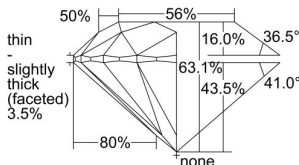

GIA®

FACSIMILE

GIA REPORT 2496802237

Verify this report at GIA.edu

GIA NATURAL DIAMOND DOSSIER®

July 02, 2024
GIA Report Number 2496802237
Shape and Cutting Style ..... Round Brilliant
Measurements ..... 5.88 - 5.93 x 3.73 mm

GRADING RESULTS

Carat Weight ..... 0.80 carat
Color Grade I
Clarity Grade VS1
Cut Grade ..... Excellent

ADDITIONAL GRADING INFORMATION

Polish ..... Excellent
Symmetry ..... Excellent
Fluorescence ..... None
Clarity Characteristics..Crystal, Cloud, Pinpoint, Indented Natural
Inscription(s): GIA 2496802237

PROPORTIONS

Profile to actual proportions