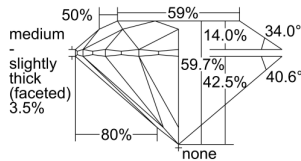

GIA®

FACSIMILE

GIA REPORT 2496804544

Verify this report at GIA.edu

GIA NATURAL DIAMOND DOSSIER®

July 02, 2024
GIA Report Number 2496804544
Shape and Cutting Style ..... Round Brilliant
Measurements ..... 4.78 - 4.81 x 2.86 mm

GRADING RESULTS

Carat Weight ..... 0.40 carat
Color Grade ..... H
Clarity Grade ..... Internally Flawless
Cut Grade ..... Excellent

ADDITIONAL GRADING INFORMATION

Polish ..... Excellent
Symmetry ..... Excellent
Fluorescence ..... None
Clarity Characteristics ..... Minor Details of Polish
Inscription(s): GIA 2496804544

PROPORTIONS

Profile to actual proportions

GRADING SCALES

GIA COLOR SCALE	GIA CLARITY SCALE	GIA CUT SCALE
D	FLAWLESS	EXCELLENT
E	INTERNALLY FLAWLESS	
F	VVS₁	VERY GOOD
G		
H	VS₁	GOOD
I		
J	SI₁	FAIR
K		
L	I₁	POOR
M		
N	I₂	
O		
P	I₃	
Q		
R		
S		
T		
U		
V		
W		
X		
Y		
Z