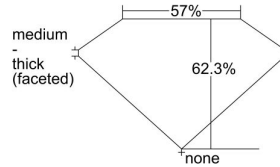

GIA®

FACSIMILE

GIA REPORT 2496805243

Verify this report at GIA.edu

GIA NATURAL DIAMOND DOSSIER®

July 02, 2024
GIA Report Number 2496805243
Shape and Cutting Style ..... Marquise Brilliant
Measurements ..... 8.71 x 4.20 x 2.62 mm

GRADING RESULTS

Carat Weight ..... 0.54 carat
Color Grade ..... F
Clarity Grade VS1

ADDITIONAL GRADING INFORMATION

Polish ..... Excellent
Symmetry ..... Excellent
Fluorescence ..... Faint
Clarity Characteristics ..... Crystal, Pinpoint, Cloud
Inscription(s): GIA 2496805243

PROPORTIONS

Profile not to actual proportions

GRADING SCALES

GIA COLOR SCALE		GIA CLARITY SCALE	
COLORLESS	D	VERY VERY SLIGHTLY INCLUDED	FLAWLESS
	E		INTERNALLY FLAWLESS
	F		VVS₁
	G		VVS₂
	H		VS₁
	I		VS₂
	J		SI₁
	K		SI₂
	L		I₁
	M		I₂
NEAR COLORLESS	N	SLIGHTLY INCLUDED	I₃
	O		
	P		
	Q		
FAINT	R		
	S		
	T		
	U		
VERY LIGHT	V		
	W		
	X		
	Y		
LIGHT	Z