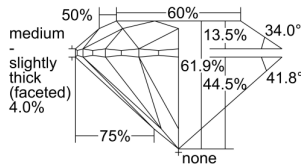

GIA®

FACSIMILE

GIA REPORT 2496809066

Verify this report at GIA.edu

GIA NATURAL DIAMOND DOSSIER®

July 02, 2024
GIA Report Number 2496809066
Shape and Cutting Style ..... Round Brilliant
Measurements ..... 4.75 - 4.78 x 2.95 mm

GRADING RESULTS

Carat Weight ..... 0.41 carat
Color Grade ..... J
Clarity Grade VS1
Cut Grade ..... Excellent

ADDITIONAL GRADING INFORMATION

Polish ..... Excellent
Symmetry ..... Excellent
Fluorescence ..... None
Clarity Characteristics ..... Crystal
Inscription(s): GIA 2496809066

PROPORTIONS

Profile to actual proportions

GRADING SCALES

GIA COLOR SCALE	GIA CLARITY SCALE	GIA CUT SCALE	
D	FLAWLESS	EXCELLENT	
E	INTERNALLY FLAWLESS		
F		VVS₁	VERY GOOD
G	VVS₂		
H	VS₁	GOOD	
I	VS₂		
J	SI₁	FAIR	
K	SI₂		
L	I₁	POOR	
M	I₂		
N	I₃		
O			
P			
Q			
R			
S			
T			
U			
V			
W			
X			
Y			
Z