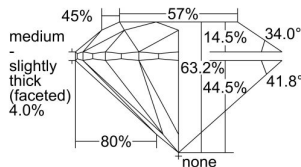

GIA®

FACSIMILE

GIA REPORT 2496809164

Verify this report at GIA.edu

GIA NATURAL DIAMOND DOSSIER®

July 02, 2024
GIA Report Number 2496809164
Shape and Cutting Style ..... Round Brilliant
Measurements ..... 5.05 - 5.08 x 3.20 mm

GRADING RESULTS

Carat Weight ..... 0.50 carat
Color Grade ..... H
Clarity Grade VVS2
Cut Grade ..... Excellent

ADDITIONAL GRADING INFORMATION

Polish ..... Excellent
Symmetry ..... Excellent
Fluorescence ..... None
Clarity Characteristics ..... Cloud, Needle
Inscription(s): GIA 2496809164

PROPORTIONS

Profile to actual proportions

GRADING SCALES

GIA COLOR SCALE	GIA CLARITY SCALE	GIA CUT SCALE	
D	FLAWLESS	EXCELLENT	
E	INTERNALLY FLAWLESS		
F		VVS₁	VERY GOOD
G	VVS₂		
H	VS₁	GOOD	
I	VS₂		
J	SI₁	FAIR	
K	SI₂		
L	I₁	POOR	
M			
N			
O	I₂		
P			
Q	I₃		
R			
S			
T			
U			
V			
W			
X			
Y			
Z