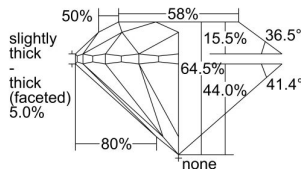

GIA®

FACSIMILE

GIA REPORT 2496810834

Verify this report at GIA.edu

GIA NATURAL DIAMOND DOSSIER®

July 04, 2024
GIA Report Number 2496810834
Shape and Cutting Style ..... Round Brilliant
Measurements ..... 5.01 - 5.06 x 3.25 mm

GRADING RESULTS

Carat Weight ..... 0.52 carat
Color Grade ..... D
Clarity Grade VS1
Cut Grade ..... Very Good

ADDITIONAL GRADING INFORMATION

Polish ..... Very Good
Symmetry ..... Very Good
Fluorescence ..... None
Clarity Characteristics ..... Crystal, Pinpoint
Inscription(s): GIA 2496810834

PROPORTIONS

Profile to actual proportions

GRADING SCALES

GIA COLOR SCALE	GIA CLARITY SCALE	GIA CUT SCALE	
D	FLAWLESS	EXCELLENT	
E	INTERNALLY FLAWLESS		
F		VVS₁	VERY GOOD
G	VVS₂		
H	VS₁	GOOD	
I	VS₂		
J	SI₁	FAIR	
K	SI₂		
L	I₁	POOR	
M	I₂		
N	I₃		
O			
P			
Q			
R			
S			
T			
U			
V			
W			
X			
Y			
Z