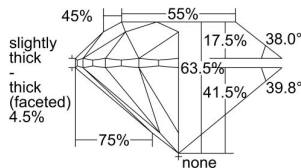

GIA®

FACSIMILE

GIA REPORT 2496817373

Verify this report at GIA.edu

GIA NATURAL DIAMOND DOSSIER®

July 03, 2024
GIA Report Number 2496817373
Shape and Cutting Style ..... Round Brilliant
Measurements ..... 4.96 - 4.99 x 3.16 mm

GRADING RESULTS

Carat Weight ..... 0.50 carat
Color Grade ..... K, Faint Brown
Clarity Grade VS2
Cut Grade ..... Very Good

ADDITIONAL GRADING INFORMATION

Polish ..... Very Good
Symmetry ..... Very Good
Fluorescence ..... Strong Blue
Clarity Characteristics..... Crystal, Indented Natural
Inscription(s): GIA 2496817373

PROPORTIONS

Profile to actual proportions

GRADING SCALES

GIA COLOR SCALE	GIA CLARITY SCALE	GIA CUT SCALE	
D	FLAWLESS	EXCELLENT	
E	INTERNALLY FLAWLESS		
F		VVS₁	VERY GOOD
G	VVS₂		
H	VS₁	GOOD	
I	VS₂		
J	SI₁	FAIR	
K	SI₂		
L	I₁	POOR	
M	I₂		
N	I₃		
O			
P			
Q			
R			
S			
T			
U			
V			
W			
X			
Y			
Z