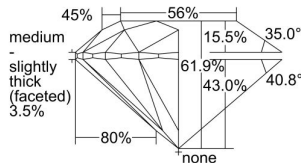

GIA®

FACSIMILE

GIA REPORT 2496822534

Verify this report at GIA.edu

GIA NATURAL DIAMOND DOSSIER®

July 10, 2024
GIA Report Number 2496822534
Shape and Cutting Style ..... Round Brilliant
Measurements ..... 4.56 - 4.59 x 2.84 mm

GRADING RESULTS

Carat Weight ..... 0.36 carat
Color Grade ..... E
Clarity Grade VS1
Cut Grade ..... Excellent

ADDITIONAL GRADING INFORMATION

Polish ..... Excellent
Symmetry ..... Excellent
Fluorescence ..... Faint
Clarity Characteristics ..... Crystal
Inscription(s): GIA 2496822534

PROPORTIONS

Profile to actual proportions

GRADING SCALES

GIA COLOR SCALE	GIA CLARITY SCALE	GIA CUT SCALE	
D	FLAWLESS	EXCELLENT	
E	INTERNALLY FLAWLESS		
F		VVS₁	VERY GOOD
G	VVS₂		
H	VS₁	GOOD	
I	VS₂		
J	SI₁	FAIR	
K	SI₂		
L	I₁	POOR	
M	I₂		
N	I₃		
O			
P			
Q			
R			
S			
T			
U			
V			
W			
X			
Y			
Z