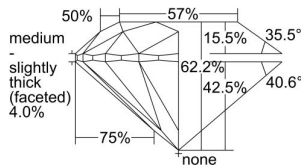

GIA®

FACSIMILE

GIA REPORT 2496822944

Verify this report at GIA.edu

GIA NATURAL DIAMOND DOSSIER®

July 03, 2024
GIA Report Number 2496822944
Shape and Cutting Style ..... Round Brilliant
Measurements ..... 4.53 - 4.56 x 2.83 mm

GRADING RESULTS

Carat Weight ..... 0.36 carat
Color Grade ..... K
Clarity Grade VVS2
Cut Grade ..... Excellent

ADDITIONAL GRADING INFORMATION

Polish ..... Very Good
Symmetry ..... Excellent
Fluorescence ..... None
Clarity Characteristics..... Pinpoint, Cloud, Etch Channel
Inscription(s): GIA 2496822944

PROPORTIONS

Profile to actual proportions