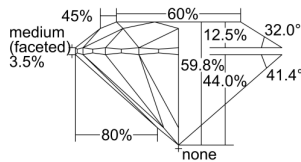

GIA®

FACSIMILE

GIA REPORT 2496823480

Verify this report at GIA.edu

GIA NATURAL DIAMOND DOSSIER®

July 03, 2024
GIA Report Number 2496823480
Shape and Cutting Style ..... Round Brilliant
Measurements ..... 5.27 - 5.31 x 3.17 mm

GRADING RESULTS

Carat Weight ..... 0.53 carat
Color Grade ..... G
Clarity Grade VVS1
Cut Grade ..... Excellent

ADDITIONAL GRADING INFORMATION

Polish ..... Excellent
Symmetry ..... Excellent
Fluorescence ..... Medium Blue
Clarity Characteristics ..... Pinpoint
Inscription(s): GIA 2496823480

PROPORTIONS

Profile to actual proportions