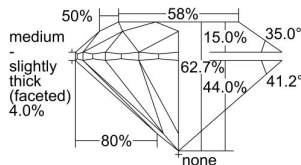

GIA®

FACSIMILE

GIA REPORT 2496824215

Verify this report at GIA.edu

GIA NATURAL DIAMOND DOSSIER®

July 03, 2024
GIA Report Number 2496824215
Shape and Cutting Style ..... Round Brilliant
Measurements ..... 5.26 - 5.30 x 3.31 mm

GRADING RESULTS

Carat Weight ..... 0.57 carat
Color Grade ..... D
Clarity Grade S11
Cut Grade ..... Excellent

ADDITIONAL GRADING INFORMATION

Polish ..... Excellent
Symmetry ..... Excellent
Fluorescence ..... None
Clarity Characteristics ..... Crystal
Inscription(s): GIA 2496824215

PROPORTIONS

Profile to actual proportions

GRADING SCALES

GIA COLOR SCALE	GIA CLARITY SCALE	GIA CUT SCALE	
D	FLAWLESS	EXCELLENT	
E	INTERNALLY FLAWLESS		
F		VVS₁	VERY GOOD
G	VVS₂		
H	VS₁	GOOD	
I	VS₂		
J	S1₁	FAIR	
K	S1₂		
L	I₁	POOR	
M	I₂		
N	I₃		
O			
P			
Q			
R			
S			
T			
U			
V			
W			
X			
Y			
Z