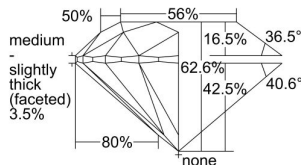

GIA®

FACSIMILE

GIA REPORT 2496825345

Verify this report at GIA.edu

GIA NATURAL DIAMOND DOSSIER®

July 03, 2024
GIA Report Number 2496825345
Shape and Cutting Style ..... Round Brilliant
Measurements ..... 4.68 - 4.71 x 2.94 mm

GRADING RESULTS

Carat Weight ..... 0.40 carat
Color Grade ..... K
Clarity Grade VVS2
Cut Grade ..... Excellent

ADDITIONAL GRADING INFORMATION

Polish ..... Excellent
Symmetry ..... Excellent
Fluorescence ..... Medium Blue
Clarity Characteristics ..... Pinpoint
Inscription(s): GIA 2496825345

PROPORTIONS

Profile to actual proportions