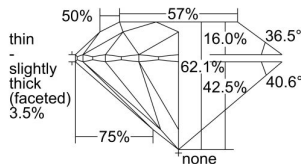

GIA®

FACSIMILE

GIA REPORT 2496825365

Verify this report at GIA.edu

GIA NATURAL DIAMOND DOSSIER®

July 05, 2024
GIA Report Number 2496825365
Shape and Cutting Style ..... Round Brilliant
Measurements ..... 5.36 - 5.41 x 3.35 mm

GRADING RESULTS

Carat Weight ..... 0.60 carat
Color Grade ..... F
Clarity Grade VS1
Cut Grade ..... Excellent

ADDITIONAL GRADING INFORMATION

Polish ..... Excellent
Symmetry ..... Excellent
Fluorescence ..... None
Clarity Characteristics..... Needle, Cloud, Pinpoint
Inscription(s): GIA 2496825365

PROPORTIONS

Profile to actual proportions