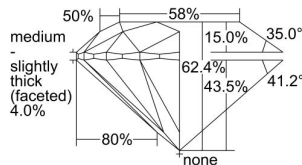

GIA®

FACSIMILE

GIA REPORT

2496826664

Verify this report at GIA.edu

GIA NATURAL DIAMOND DOSSIER®

July 04, 2024
GIA Report Number **2496826664**
Shape and Cutting Style ..... **Round Brilliant**
Measurements ..... **4.28 - 4.29 x 2.68 mm**

GRADING RESULTS

Carat Weight ..... **0.30 carat**
Color Grade ..... **H**
Clarity Grade **VS2**
Cut Grade ..... **Excellent**

ADDITIONAL GRADING INFORMATION

Polish ..... **Excellent**
Symmetry ..... **Excellent**
Fluorescence ..... **None**
Clarity Characteristics ..... **Feather**
Inscription(s): **GIA 2496826664**

PROPORTIONS

Profile to actual proportions

GRADING SCALES

GIA COLOR SCALE	GIA CLARITY SCALE	GIA CUT SCALE
D	FLAWLESS	EXCELLENT
E	FLAWLESS	
F	INTERNALLY FLAWLESS	VERY GOOD
G	FLAWLESS	
H	VVS₁	GOOD
I	VVS₂	
J	VS₁	FAIR
K	VS₂	
L	SI₁	POOR
M	SI₂	
N	I₁	
O	I₂	
P	I₃	
Q		
R		
S		
T		
U		
V		
W		
X		
Y		
Z