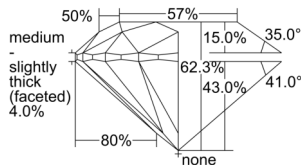

GIA®

FACSIMILE

GIA REPORT 2496827386

Verify this report at GIA.edu

GIA NATURAL DIAMOND DOSSIER®

August 16, 2024
GIA Report Number 2496827386
Shape and Cutting Style ..... Round Brilliant
Measurements ..... 4.73 - 4.77 x 2.96 mm

GRADING RESULTS

Carat Weight ..... 0.41 carat
Color Grade ..... D
Clarity Grade VVS1
Cut Grade ..... Excellent

ADDITIONAL GRADING INFORMATION

Polish ..... Excellent
Symmetry ..... Excellent
Fluorescence ..... None
Clarity Characteristics ..... Pinpoint
Inscription(s): GIA 2496827386

PROPORTIONS

Profile to actual proportions

GRADING SCALES

GIA COLOR SCALE	GIA CLARITY SCALE	GIA CUT SCALE	
D	FLAWLESS	EXCELLENT	
E	INTERNALLY FLAWLESS		
F		VVS₁	VERY GOOD
G	VVS₂		
H	VS₁	GOOD	
I	VS₂		
J	SI₁	FAIR	
K	SI₂		
L	I₁	POOR	
M	I₂		
N	I₃		
O			
P			
Q			
R			
S			
T			
U			
V			
W			
X			
Y			
Z