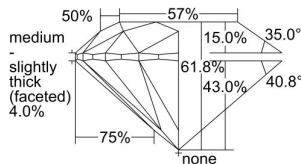

GIA®

FACSIMILE

GIA REPORT 2496827391

Verify this report at GIA.edu

GIA NATURAL DIAMOND DOSSIER®

July 04, 2024
GIA Report Number 2496827391
Shape and Cutting Style ..... Round Brilliant
Measurements ..... 4.74 - 4.75 x 2.93 mm

GRADING RESULTS

Carat Weight ..... 0.40 carat
Color Grade ..... K
Clarity Grade VS2
Cut Grade ..... Excellent

ADDITIONAL GRADING INFORMATION

Polish ..... Excellent
Symmetry ..... Excellent
Fluorescence ..... Medium Blue
Clarity Characteristics ..... Crystal
Inscription(s): GIA 2496827391

PROPORTIONS

Profile to actual proportions

GRADING SCALES

GIA COLOR SCALE	GIA CLARITY SCALE	GIA CUT SCALE	
D	FLAWLESS	EXCELLENT	
E	INTERNALLY FLAWLESS		
F		VVS₁	VERY GOOD
G	VVS₂		
H	VS₁	GOOD	
I	VS₂		
J	SI₁	FAIR	
K	SI₂		
L	I₁	POOR	
M	I₂		
N	I₃		
O			
P			
Q			
R			
S			
T			
U			
V			
W			
X			
Y			
Z