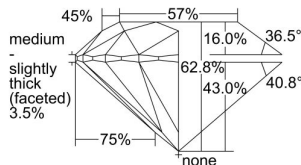

GIA®

FACSIMILE

GIA REPORT 2496829121

Verify this report at GIA.edu

GIA NATURAL DIAMOND DOSSIER®

July 09, 2024
GIA Report Number 2496829121
Shape and Cutting Style ..... Round Brilliant
Measurements ..... 4.25 - 4.28 x 2.68 mm

GRADING RESULTS

Carat Weight ..... 0.30 carat
Color Grade ..... G
Clarity Grade S11
Cut Grade ..... Excellent

ADDITIONAL GRADING INFORMATION

Polish ..... Excellent
Symmetry ..... Excellent
Fluorescence ..... Faint
Clarity Characteristics ..... Crystal, Cloud
Inscription(s): GIA 2496829121

PROPORTIONS

Profile to actual proportions