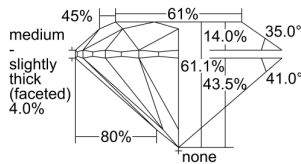

GIA®

FACSIMILE

GIA REPORT 2496830391

Verify this report at GIA.edu

GIA NATURAL DIAMOND DOSSIER®

July 04, 2024
GIA Report Number 2496830391
Shape and Cutting Style ..... Round Brilliant
Measurements ..... 5.14 - 5.18 x 3.15 mm

GRADING RESULTS

Carat Weight ..... 0.52 carat
Color Grade ..... E
Clarity Grade VS1
Cut Grade ..... Excellent

ADDITIONAL GRADING INFORMATION

Polish ..... Excellent
Symmetry ..... Excellent
Fluorescence ..... Medium Blue
Clarity Characteristics ..... Crystal
Inscription(s): GIA 2496830391

PROPORTIONS

Profile to actual proportions

GRADING SCALES

GIA COLOR SCALE	GIA CLARITY SCALE	GIA CUT SCALE	
D	FLAWLESS	EXCELLENT	
E	INTERNALLY FLAWLESS		
F		VVS₁	VERY GOOD
G	VVS₂		
H	VS₁	GOOD	
I	VS₂		
J	SI₁	FAIR	
K	SI₂		
L	I₁	POOR	
M	I₂		
N	I₃		
O			
P			
Q			
R			
S			
T			
U			
V			
W			
X			
Y			
Z