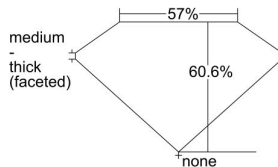

GIA®

FACSIMILE

GIA REPORT 2496834551

Verify this report at GIA.edu

GIA NATURAL DIAMOND DOSSIER®

July 05, 2024
GIA Report Number 2496834551
Shape and Cutting Style ..... Heart Brilliant
Measurements ..... 4.78 x 5.50 x 3.33 mm

GRADING RESULTS

Carat Weight ..... 0.50 carat
Color Grade ..... E
Clarity Grade VS1

ADDITIONAL GRADING INFORMATION

Polish ..... Excellent
Symmetry ..... Excellent
Fluorescence ..... None
Clarity Characteristics ..... Feather, Pinpoint
Inscription(s): GIA 2496834551

PROPORTIONS

Profile not to actual proportions

GRADING SCALES

GIA COLOR SCALE		GIA CLARITY SCALE			
COLORLESS	D	VERY VERY SLIGHTLY INCLUDED	FLAWLESS		
	E		INTERNALLY FLAWLESS		
	F	VERY SLIGHTLY INCLUDED	VS₁		
	G		VS₂		
	H		VS₁		
	NEAR COLORLESS	I	SLIGHTLY INCLUDED	VS₂	
		J		SI₁	
		FAINT	K	INCLUDED	SI₂
			L		I₁
			M		I₂
VERT LIGHT	N	INCLUDED	I₃		
	O				
	P				
	Q				
	R				
LIGHT	S				
	T				
	U				
	V				
	W				
	Z