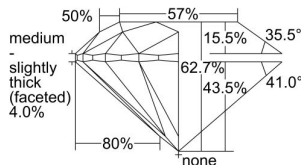

GIA®

FACSIMILE

GIA REPORT 2496834881

Verify this report at GIA.edu

GIA NATURAL DIAMOND DOSSIER®

July 05, 2024
GIA Report Number 2496834881
Shape and Cutting Style ..... Round Brilliant
Measurements ..... 5.79 - 5.82 x 3.64 mm

GRADING RESULTS

Carat Weight ..... 0.76 carat
Color Grade ..... H
Clarity Grade VS1
Cut Grade ..... Excellent

ADDITIONAL GRADING INFORMATION

Polish ..... Excellent
Symmetry ..... Excellent
Fluorescence ..... None
Clarity Characteristics ..... Cloud, Indented Natural
Inscription(s): GIA 2496834881

PROPORTIONS

Profile to actual proportions

GRADING SCALES

GIA COLOR SCALE	GIA CLARITY SCALE	GIA CUT SCALE	
D	FLAWLESS	EXCELLENT	
E	INTERNALLY FLAWLESS		
F		VVS₁	VERY GOOD
G	VVS₂		
H	VS₁	GOOD	
I	VS₂		
J	SI₁	FAIR	
K	SI₂		
L	I₁	POOR	
M	I₂		
N	I₃		
O			
P			
Q			
R			
S			
T			
U			
V			
W			
X			
Y			
Z