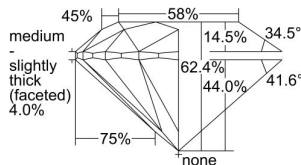

GIA®

FACSIMILE

GIA REPORT 2496835638

Verify this report at GIA.edu

GIA NATURAL DIAMOND DOSSIER®

July 04, 2024
GIA Report Number 2496835638
Shape and Cutting Style ..... Round Brilliant
Measurements ..... 4.53 - 4.56 x 2.84 mm

GRADING RESULTS

Carat Weight ..... 0.36 carat
Color Grade ..... E
Clarity Grade VS1
Cut Grade ..... Excellent

ADDITIONAL GRADING INFORMATION

Polish ..... Excellent
Symmetry ..... Excellent
Fluorescence ..... None
Clarity Characteristics ..... Feather, Cloud, Pinpoint
Inscription(s): GIA 2496835638

PROPORTIONS

Profile to actual proportions

GRADING SCALES

GIA COLOR SCALE

COLORESS	D
	E
	F
	G
	H
	I
	J
NEAR COLORESS	K
	L
Faint	M
	N
	O
	P
	Q
	R
	S
	T
	U
	V
	W
	X
	Y
Light	Z

GIA CLARITY SCALE

FLAWLESS	VERY VERY SLIGHTLY INCLUDED	VS₁	VS₂	VS₁	VS₂	SI₁	SI₂	I₁	I₂	I₃		
											FLAWLESS	INTERNALLY FLAWLESS

GIA CUT SCALE

EXCELLENT
VERY GOOD
GOOD
FAIR
POOR