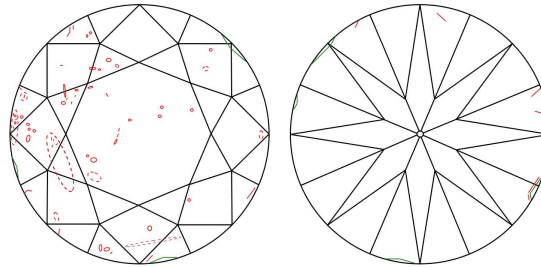

GIA NATURAL DIAMOND GRADING REPORT

July 04, 2024  
 GIA Report Number ..... 2496835919  
 Shape and Cutting Style ..... Round Brilliant  
 Measurements ..... 7.55 - 7.61 x 4.78 mm

GRADING RESULTS

Carat Weight ..... 1.70 carat  
 Color Grade ..... J  
 Clarity Grade ..... SI1  
 Cut Grade ..... Excellent

PROPORTIONS

Profile to actual proportions

CLARITY CHARACTERISTICS

KEY TO SYMBOLS\*

- Cloud
- Crystal
- Feather
- Needle
- Indented Natural
- Natural

\* Red symbols denote internal characteristics (inclusions). Green or black symbols denote external characteristics (blemishes). Diagram is an approximate representation of the diamond, and symbols shown indicate type, position, and approximate size of clarity characteristics. All clarity characteristics may not be shown. Details of finish are not shown.