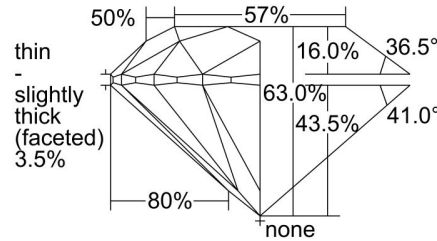

GIA NATURAL DIAMOND GRADING REPORT

July 04, 2024  
 GIA Report Number ..... 2496835919  
 Shape and Cutting Style ..... Round Brilliant  
 Measurements ..... 7.55 - 7.61 x 4.78 mm

GRADING RESULTS

Carat Weight ..... 1.70 carat  
 Color Grade ..... J  
 Clarity Grade ..... SI1  
 Cut Grade ..... Excellent

PROPORTIONS

Profile to actual proportions

CLARITY CHARACTERISTICS

KEY TO SYMBOLS\*

- Cloud
- Crystal
- Feather
- Needle
- Indented Natural
- Natural

\* Red symbols denote internal characteristics (inclusions). Green or black symbols denote external characteristics (blemishes). Diagram is an approximate representation of the diamond, and symbols shown indicate type, position, and approximate size of clarity characteristics. All clarity characteristics may not be shown. Details of finish are not shown.