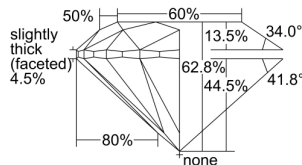

GIA®

FACSIMILE

GIA REPORT 2496837041

Verify this report at GIA.edu

GIA NATURAL DIAMOND DOSSIER®

July 04, 2024
GIA Report Number 2496837041
Shape and Cutting Style ..... Round Brilliant
Measurements ..... 5.62 - 5.66 x 3.54 mm

GRADING RESULTS

Carat Weight ..... 0.70 carat
Color Grade ..... G
Clarity Grade VS1
Cut Grade ..... Excellent

ADDITIONAL GRADING INFORMATION

Polish ..... Excellent
Symmetry ..... Excellent
Fluorescence ..... None
Clarity Characteristics..... Cloud, Crystal, Needle, Pinpoint
Inscription(s): GIA 2496837041

PROPORTIONS

Profile to actual proportions